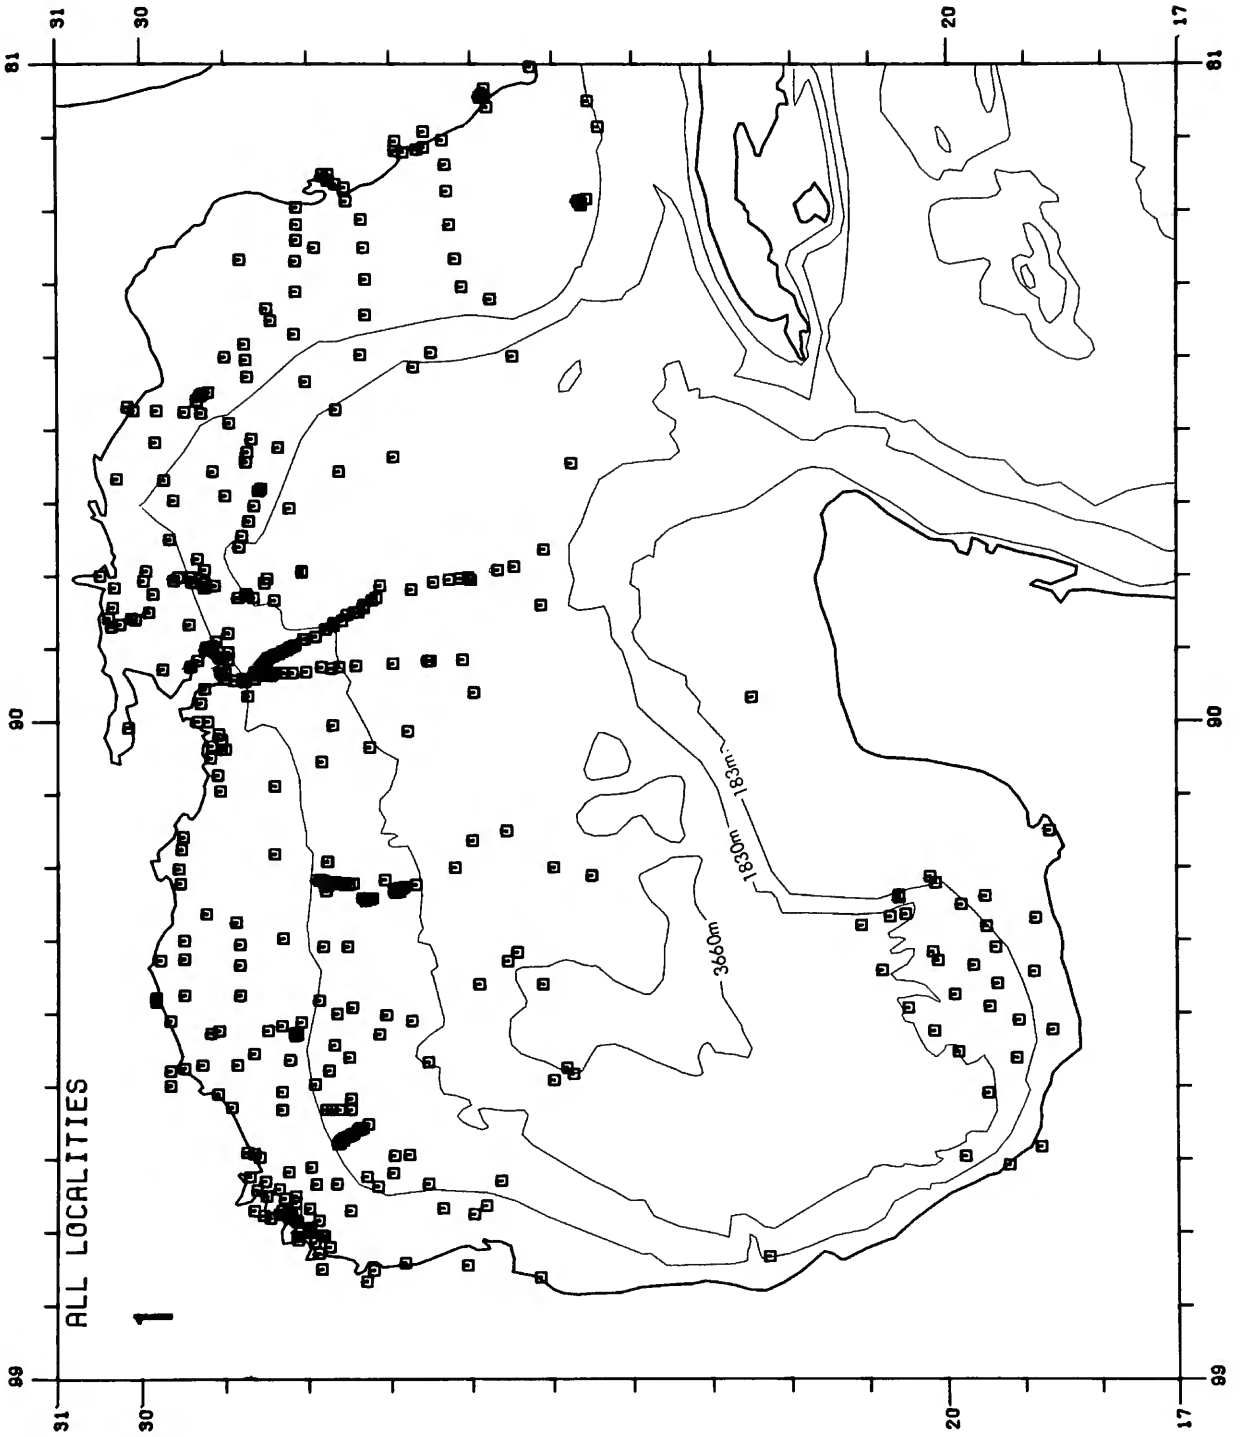

MAPS
Figures 1-296