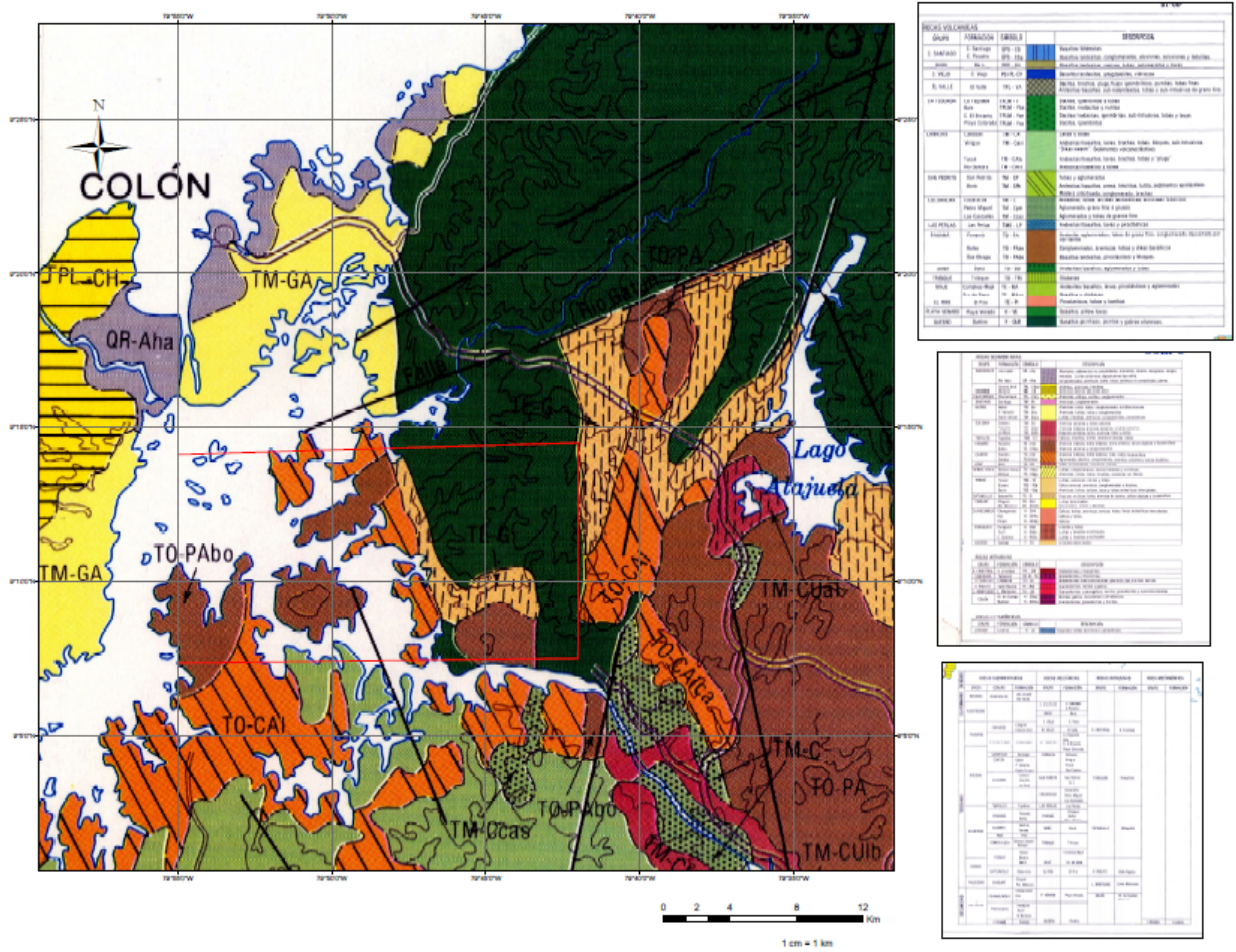

Supplementary figure S1

Figure S1. Geological map of Soberania National Park and surrounding areas. (original map and compilation from Woodring, 1957)

W. P. Woodring. 1957. Geology and Paleontology of Canal Zone and adjoining parts of Panama. United States Geological Survey Professional Paper 306(A).